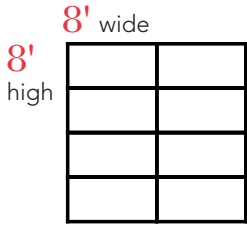

Envy™

Model 9980 Opaque Black glass

MODEL **9980** (956)

Aluminum full-view frameless design for a sleek and modern look

- ¼" tempered glass panels are mounted on top of an aluminum structure for an ultra-modern, frameless look
- Powder coated hinges, struts and top bracket come standard, providing a finished, high-end appearance
- Weather barrier created by vinyl seals between tongue-and-groove sections
- Patent pending design provides precision glass alignment and additional security
- Meets ASHRAE 90.1 and IECC® air infiltration requirements with a third-party tested value of less than 0.4 cfm/ft²
- Meets California Code of Regulation, Title 24 air infiltration requirements with a third-party tested value of less than 0.3 cfm/ft²

The Genuine. The Original.

Select your glass type and structure color

1 Choose a panel style

2 Choose a glass

Opaque White

Opaque Black

Mirrored Gray

Mirrored Bronze