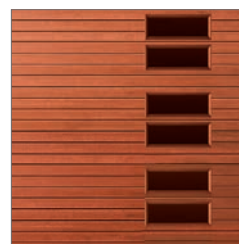

Optional window placement for all models:

Windows may be arranged vertically or horizontally. Up to 50% of the door can include windows. Windows placed in the bottom section of the door must have DSB 1/8" tempered or 1/2" insulated glass.