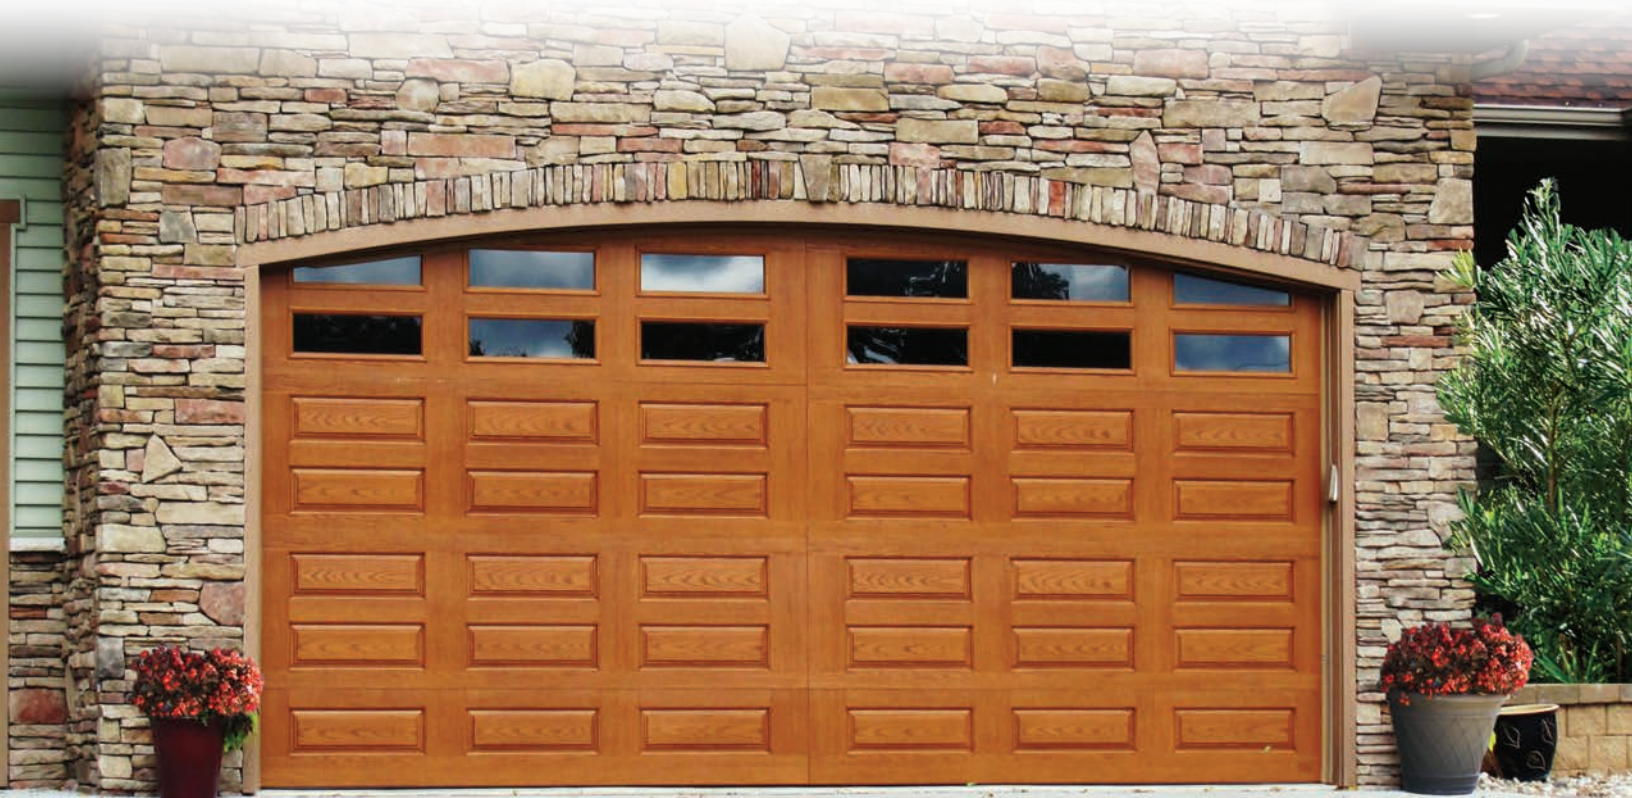

Impression Fiberglass

COLLECTION[®]

Fiberglass exterior captures the finest wood grain texture with less maintenance than natural wood.

The Genuine. The Original.

Vertical Raised Panel (981), 8' high, Mahogany stain with vertical windows

Impression Fiberglass Collection® Model 7800 doors have been magnificently engineered with an artfully molded wood grain fiberglass surface concealing durable steel construction.

Image above: Horizontal Raised Panel (982), 8' high, Red Oak stain with horizontal windows
Cover image: Vertical Long Panel (983), 7' high, Clay finish