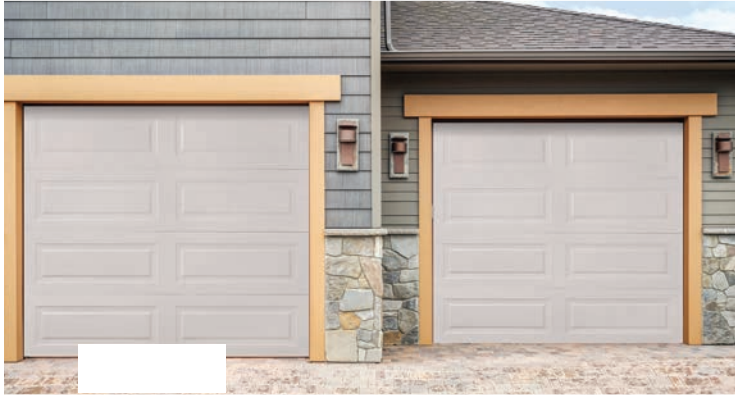

Transform Your Home with the DoorView® Visualization Tool.

Go to overheaddoor.com to try our online interactive software tool that lets you visualize what your home would look like with a new Overhead Door™ garage door. Contact your local Overhead Door™ Distributor for more information and to receive a quote.

Vertical Long Panel (983), Cherry stain finish, 6 Window Square

The Genuine. The Original.

Since 1921, Overhead Door Corporation has not only raised the standards of excellence for the industry – we’ve created them. We created the first sectional garage door in 1921 and the first electric garage door opener in 1926.

Today, our network of over 400 Overhead Door™ Distributors are still leading the way with innovative solutions and unmatched installation, service and support. So look for the Red Ribbon. It’s your guarantee that you’re getting the genuine, the original Overhead Door™ products and services.

SOLD AND DISTRIBUTED BY:

Overhead Door Company of **The Genuine. The Original.**

Kearney

(308) 234-3667

2501 S. State Hwy. 121 Bus., Suite 200, Lewisville, TX 75067
1-800-929-DOOR • sales@overheaddoor.com
overheaddoor.com